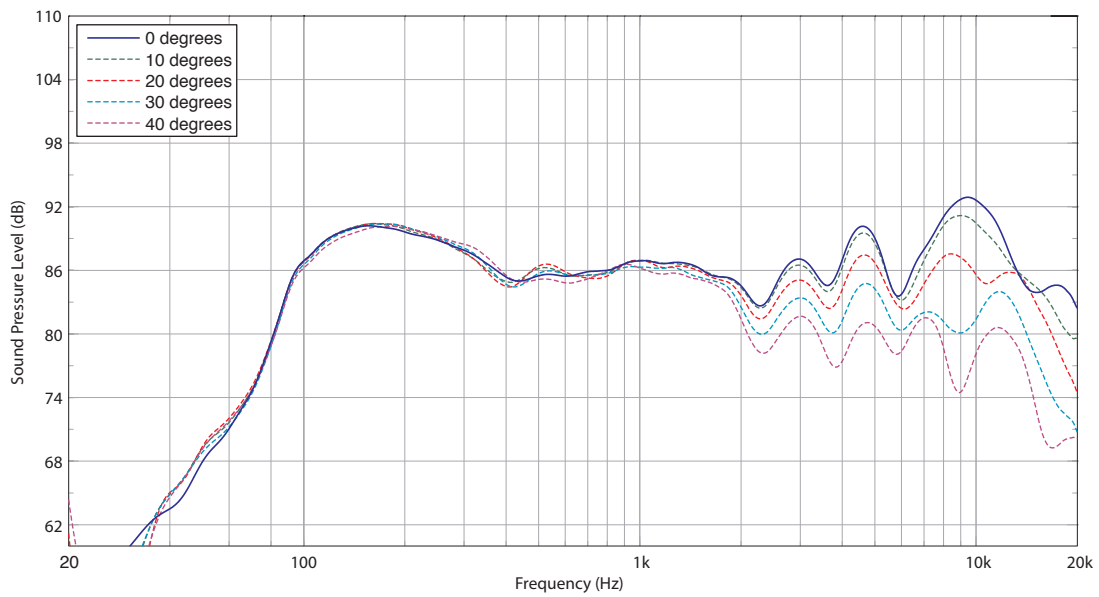

Install Speakers

CVS 4

4" Coaxial In-Ceiling Loudspeaker
for Installation Applications

Frequency Response Sensitivity 1 W / 1 m