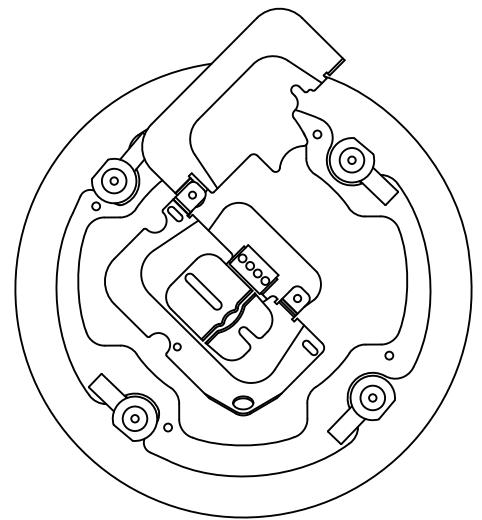

Comprehensive Installation Package

Supplied with an integral zinc-plated steel back can, with recessed termination box, the CVS 4 satisfies the vast majority of installation application requirements. The removable locking connector has screw terminals for secure wire termination and "loop through" facility. Strain relief is provided by a clamping mechanism for use with plenum rated cable or conduit. Security toggle clamps make for quick and easy installation, while two tile support rails and one C-ring are also included in the package. A plaster (mud) ring is available as an optional accessory.

Horizontal Beamwidth

Install Speakers

CVS 4

4" Coaxial In-Ceiling Loudspeaker
for Installation Applications

Polar Plots

Install Speakers

CVS 4

4" Coaxial In-Ceiling Loudspeaker
for Installation Applications

Dimensions

TOP VIEW

BOTTOM VIEW

CL

Ø154 [6.1"]

Install Speakers

CVS 4

4" Coaxial In-Ceiling Loudspeaker
for Installation Applications