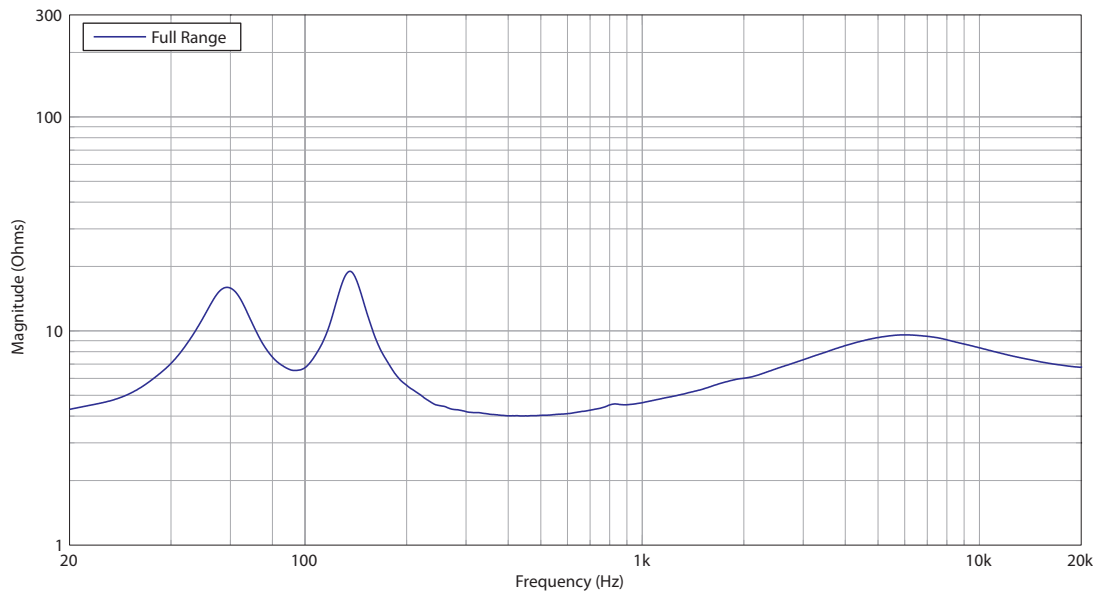

Install Speakers

CVS 4

4" Coaxial In-Ceiling Loudspeaker
for Installation Applications

Frequency Response Sensitivity 1 W / 1 m

Impedance

Install Speakers

CVS 4

4" Coaxial In-Ceiling Loudspeaker
for Installation Applications