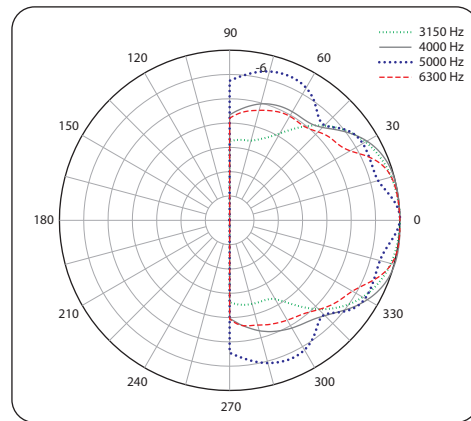

Horizontal Beamwidth

Install Speakers

CVS 4

4" Coaxial In-Ceiling Loudspeaker
for Installation Applications

Polar Plots

Install Speakers

CVS 4

4" Coaxial In-Ceiling Loudspeaker
for Installation Applications

Technical Specifications

System

Frequency response (-3 dB) ¹	85 Hz - 19 kHz
Frequency response (-10 dB) ¹	77 Hz - 22 kHz
System Sensitivity (1 W @ 1 m) ²	87 dB (1 W = 2.45 V for 6 Ohms)
Nominal Coverage Angle	90 degrees conical
Coverage Angle (1 kHz to 6 kHz)	102 degrees
Directivity Factor (Q)	5.6 averaged 1 kHz to 6 kHz
Directivity Index (DI)	7.1 averaged 1 kHz to 6 kHz
Rated Maximum SPL	103 dB (average) 109 dB (peak)
Power Handling ³	
Average	40 W
Programme	80 W
Peak	160 W
Recommended Amplifier Power	80 W @ 6 Ohms
Nominal Impedance	6 Ohms
Transformer Taps (via front rotary switch)	
70 V	30 W / 15 W / 7.5 W / 3.75 W / OFF & low impedance operation
100 V	30 W / 15 W / 7.5 W / OFF & low impedance operation