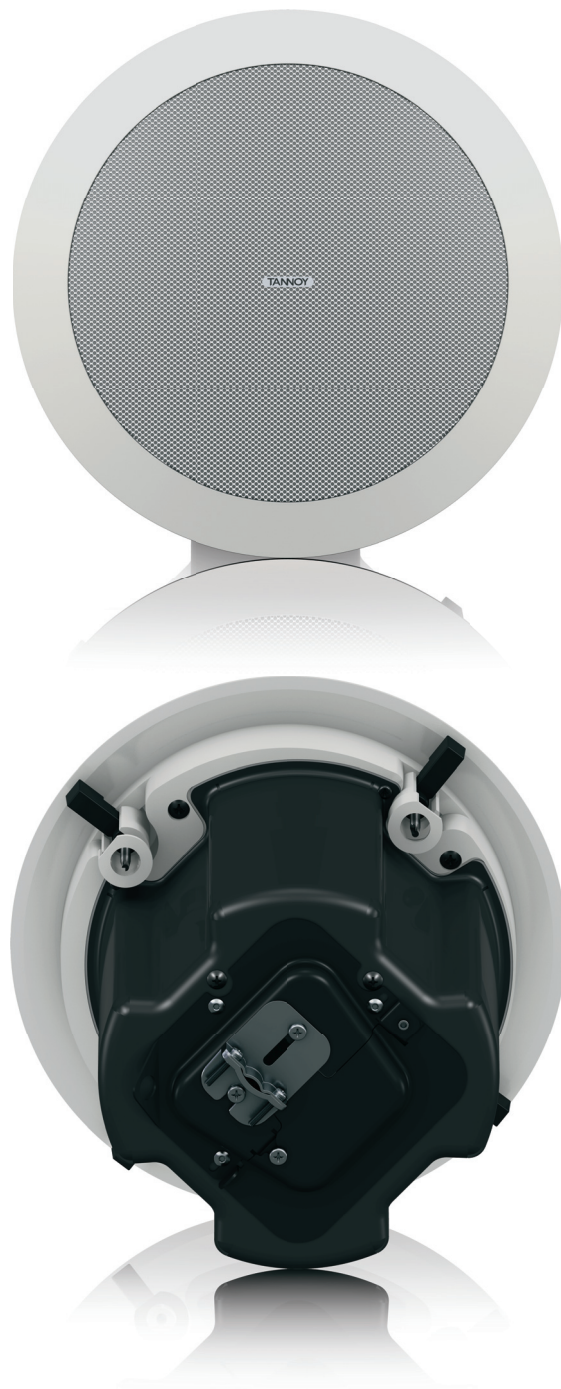

Install Speakers

CVS 4

4" Coaxial In-Ceiling Loudspeaker
for Installation Applications