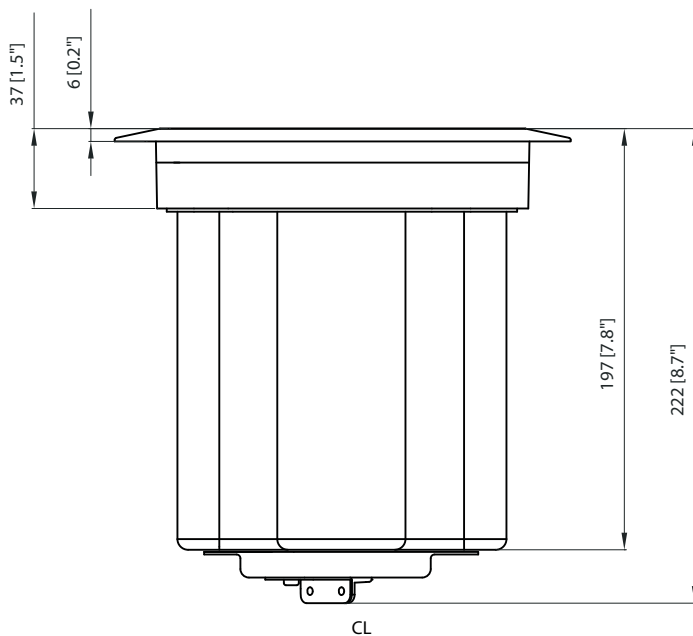

Dimensions

TOP VIEW

BOTTOM VIEW

CL

Ø154 [6.1"]

Install Speakers

CVS 4

4" Coaxial In-Ceiling Loudspeaker
for Installation Applications