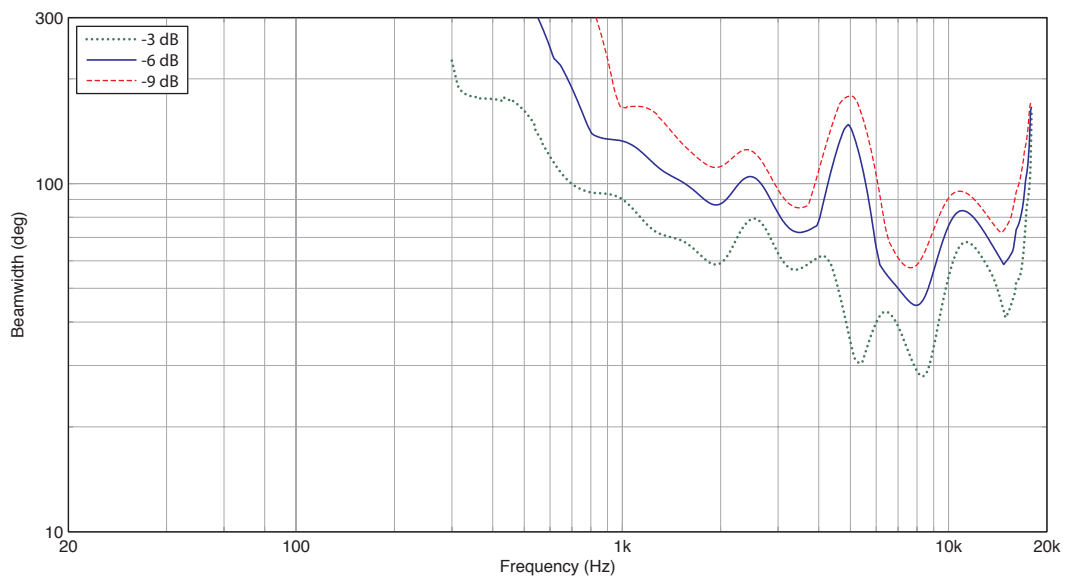

Install Speakers

CVS 4

4" Coaxial In-Ceiling Loudspeaker
for Installation Applications

Horizontal Beamwidth