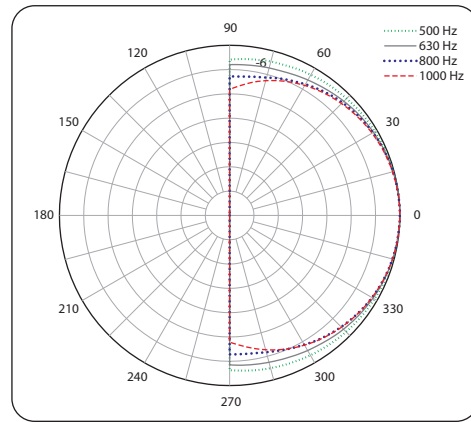

Horizontal Beamwidth

Install Speakers

CVS 4

4" Coaxial In-Ceiling Loudspeaker
for Installation Applications

Polar Plots

Install Speakers

CVS 4

4" Coaxial In-Ceiling Loudspeaker
for Installation Applications