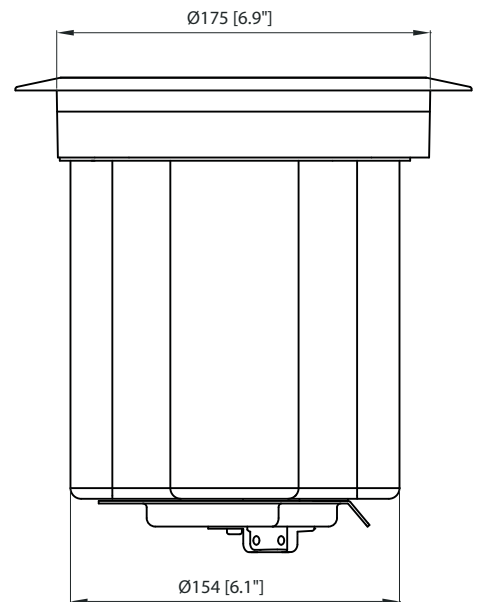

Dimensions

TOP VIEW

BOTTOM VIEW

CL

Ø154 [6.1"]

Install Speakers

CVS 4

4" Coaxial In-Ceiling Loudspeaker
for Installation Applications