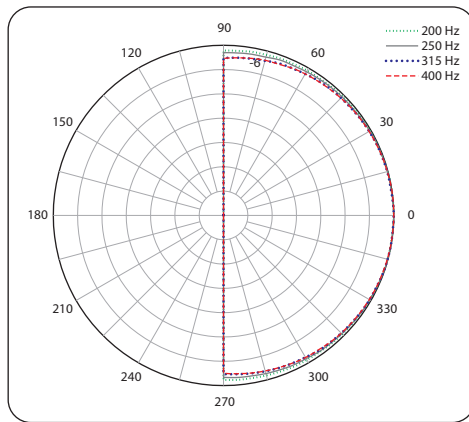

Horizontal Beamwidth

Install Speakers

CVS 4

4" Coaxial In-Ceiling Loudspeaker
for Installation Applications

Polar Plots

Install Speakers

CVS 4

4" Coaxial In-Ceiling Loudspeaker
for Installation Applications