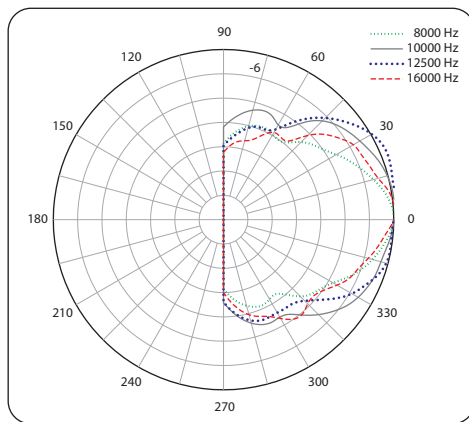

Horizontal Beamwidth

Install Speakers

CVS 4

4" Coaxial In-Ceiling Loudspeaker
for Installation Applications

Polar Plots

Install Speakers

CVS 4

4" Coaxial In-Ceiling Loudspeaker
for Installation Applications

Technical Specifications

System

Frequency response (-3 dB) ¹	85 Hz - 19 kHz
Frequency response (-10 dB) ¹	77 Hz - 22 kHz
System Sensitivity (1 W @ 1 m) ²	87 dB (1 W = 2.45 V for 6 Ohms)
Nominal Coverage Angle	90 degrees conical
Coverage Angle (1 kHz to 6 kHz)	102 degrees
Directivity Factor (Q)	5.6 averaged 1 kHz to 6 kHz
Directivity Index (DI)	7.1 averaged 1 kHz to 6 kHz
Rated Maximum SPL	103 dB (average) 109 dB (peak)
Power Handling ³	
Average	40 W
Programme	80 W
Peak	160 W
Recommended Amplifier Power	80 W @ 6 Ohms
Nominal Impedance	6 Ohms
Transformer Taps (via front rotary switch)	
70 V	30 W / 15 W / 7.5 W / 3.75 W / OFF & low impedance operation
100 V	30 W / 15 W / 7.5 W / OFF & low impedance operation