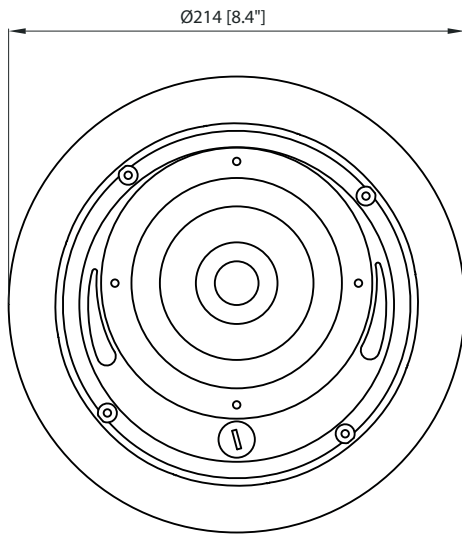

Horizontal Beamwidth

Install Speakers

CVS 4

4" Coaxial In-Ceiling Loudspeaker
for Installation Applications

Polar Plots

Install Speakers

CVS 4

4" Coaxial In-Ceiling Loudspeaker
for Installation Applications

Dimensions

TOP VIEW

BOTTOM VIEW

CL

Ø154 [6.1"]

Install Speakers

CVS 4

4" Coaxial In-Ceiling Loudspeaker
for Installation Applications