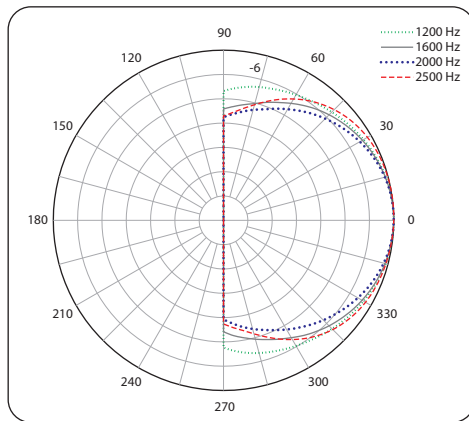

Horizontal Beamwidth

Install Speakers

CVS 4

4" Coaxial In-Ceiling Loudspeaker
for Installation Applications

Polar Plots

Install Speakers

CVS 4

4" Coaxial In-Ceiling Loudspeaker
for Installation Applications

Technical Specifications

System

Frequency response (-3 dB) ¹	85 Hz - 19 kHz
Frequency response (-10 dB) ¹	77 Hz - 22 kHz
System Sensitivity (1 W @ 1 m) ²	87 dB (1 W = 2.45 V for 6 Ohms)
Nominal Coverage Angle	90 degrees conical
Coverage Angle (1 kHz to 6 kHz)	102 degrees
Directivity Factor (Q)	5.6 averaged 1 kHz to 6 kHz
Directivity Index (DI)	7.1 averaged 1 kHz to 6 kHz
Rated Maximum SPL	103 dB (average) 109 dB (peak)
Power Handling ³	
Average	40 W
Programme	80 W
Peak	160 W
Recommended Amplifier Power	80 W @ 6 Ohms
Nominal Impedance	6 Ohms
Transformer Taps (via front rotary switch)	
70 V	30 W / 15 W / 7.5 W / 3.75 W / OFF & low impedance operation
100 V	30 W / 15 W / 7.5 W / OFF & low impedance operation